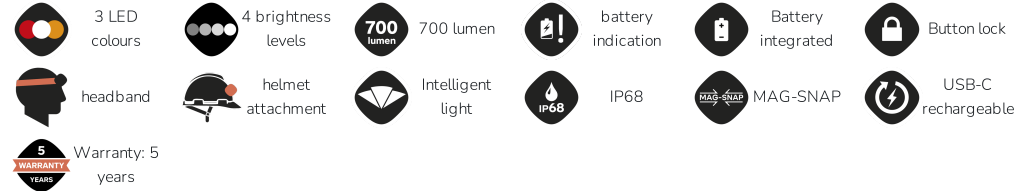

/// INCLUDED

38487
MAG-SNAP
Helmet Mount