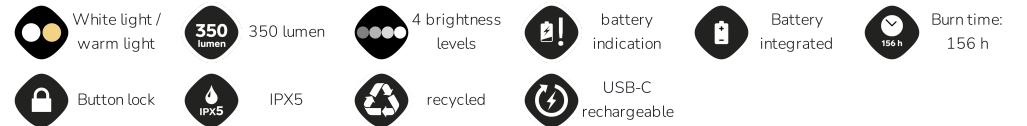

/// FEATURES

- Camping lantern
- 350 lumen max output
- Compact and lightweight design – can easily fit in your pocket or backpack.
- Frosted lampshade for even and bright 360° light
- 2 light modes: white and warm for activity and unwinding
- 4 brightness levels
- Super-low, battery-saving 5 lumen mode with 156 h burn time
- Double hook design for tilting or hanging the lantern in a tent
- Anti-slip details for uneven surfaces.
- Button back-light – facilitating handling in the dark
- Lock mode to prevent unintended use
- Water-resistant (IPX5)
- Integrated 2050 mAh Li-Po battery with a USB-C charging port
- Colours: black, blue, yellow
- Material: recycled plastics
- Weight: 91g