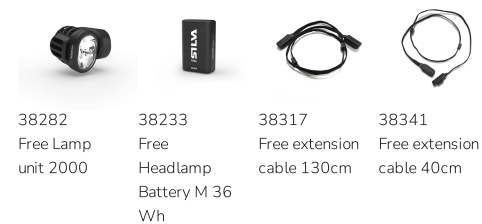

38282	38233	38317	38341
Free Lamp unit 2000	Free Headlamp Battery M 36 Wh	Free extension cable 130cm	Free extension cable 40cm