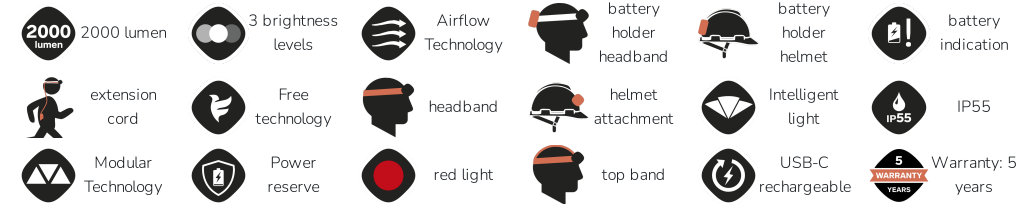

/// INCLUDED